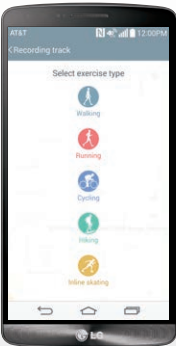

Streamlined UI

The clean and smart interface eliminates unused features to clear up space while simplifying the overall style of the icons and pages.

Laser Auto Focus

Take clear, precise shots - even in low light settings - by measuring the distance to your subject using a laser beam.

Soft Light

The screen softly illuminates around the photo preview for vibrant selfies, even in low light.

Knock Code™

Tap a secure 3-8 point code to instantly access your home screen, with over 86,000 different possible combinations.

Smart Notice

Smart Notice learns from you and adapts to your needs, providing useful suggestions to help make life simpler every day.

Call received from James. Call back?
Quick message sent at 5:30 PM.
OK

LG Health

Take control and reach your personal fitness goals by tracking your daily activity and receiving a summary of your progress.*

*This app is not intended to diagnose, treat or prevent any disease or medical condition. Always seek the advice of a qualified medical professional before making any changes to your exercise, sleep, or nutrition.